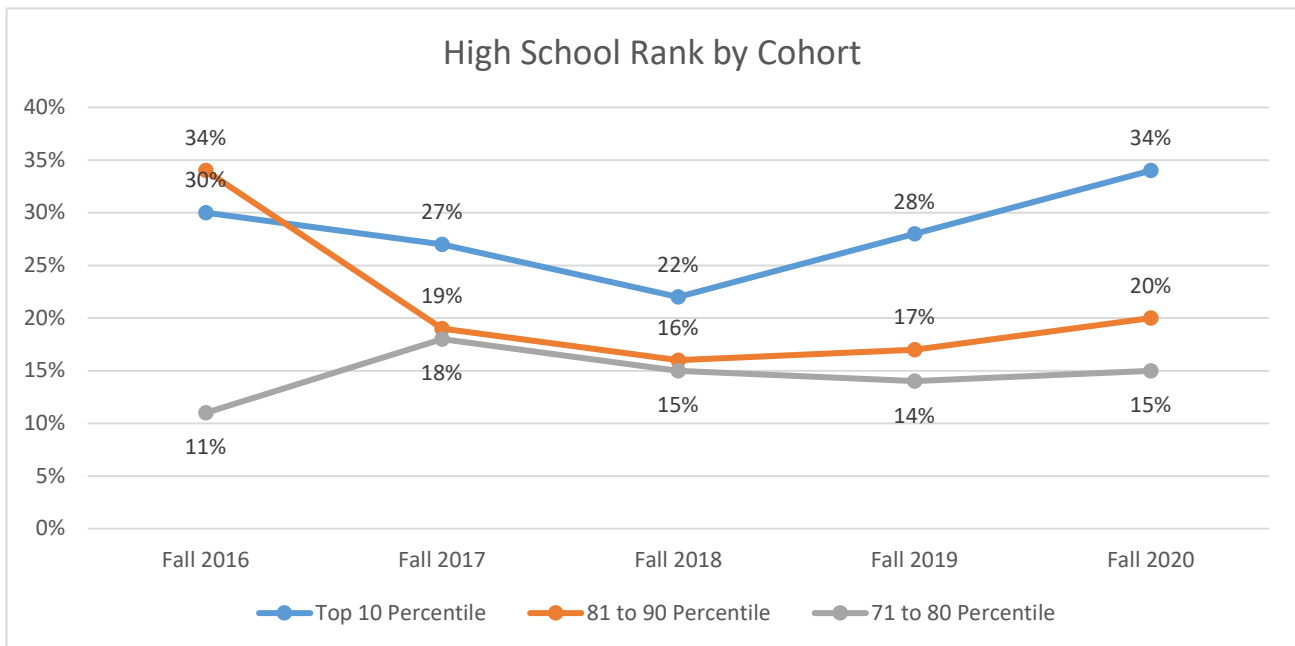

## Cohort High School Class Rank Five Fall Semesters

	Fall 2016	Fall 2017	Fall 2018	Fall 2019	Fall 2020
<b>High School Rank</b>	<b>%</b>	<b>%</b>	<b>%</b>	<b>%</b>	<b>%</b>
Top 10 Percentile	30%	27%	22%	28%	34%
81 to 90 Percentile	34%	19%	16%	17%	20%
71 to 80 Percentile	11%	18%	15%	14%	15%
Top Half of Class	86%	85%	81%	86%	87%
Bottom Half of Class	14%	15%	19%	14%	13%